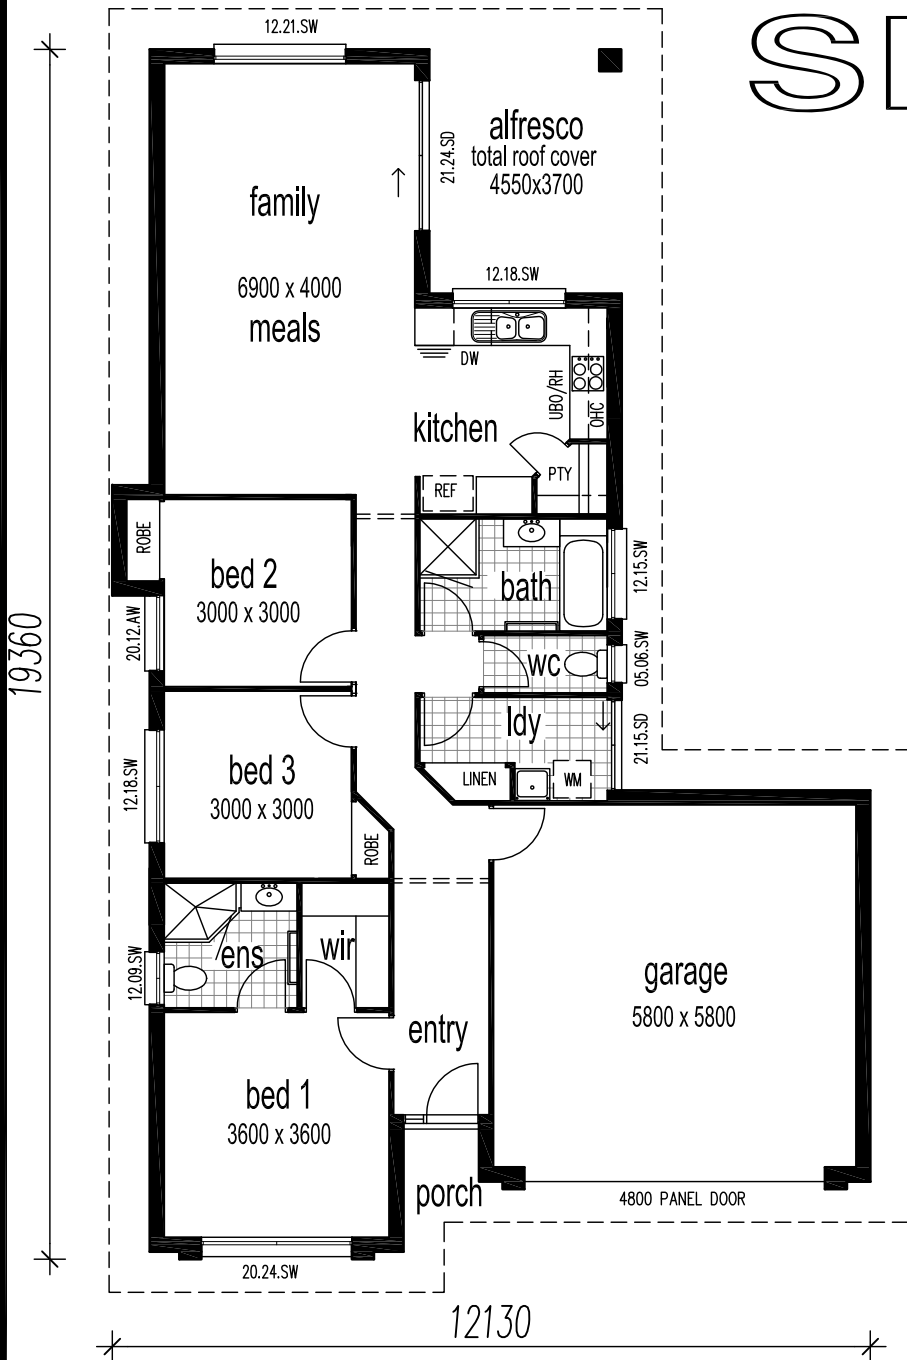

# Floor Plan

## MARANOA 18

Floor Area 167.3 m<sup>2</sup> or 18.0 sq.  
(includes porch and alfresco)

THESE PLANS ARE THE COPYRIGHT OF HOUSE AND LAND DESIGN P/L

[info@hald.com.au](mailto:info@hald.com.au)

[www.hald.com.au](http://www.hald.com.au)