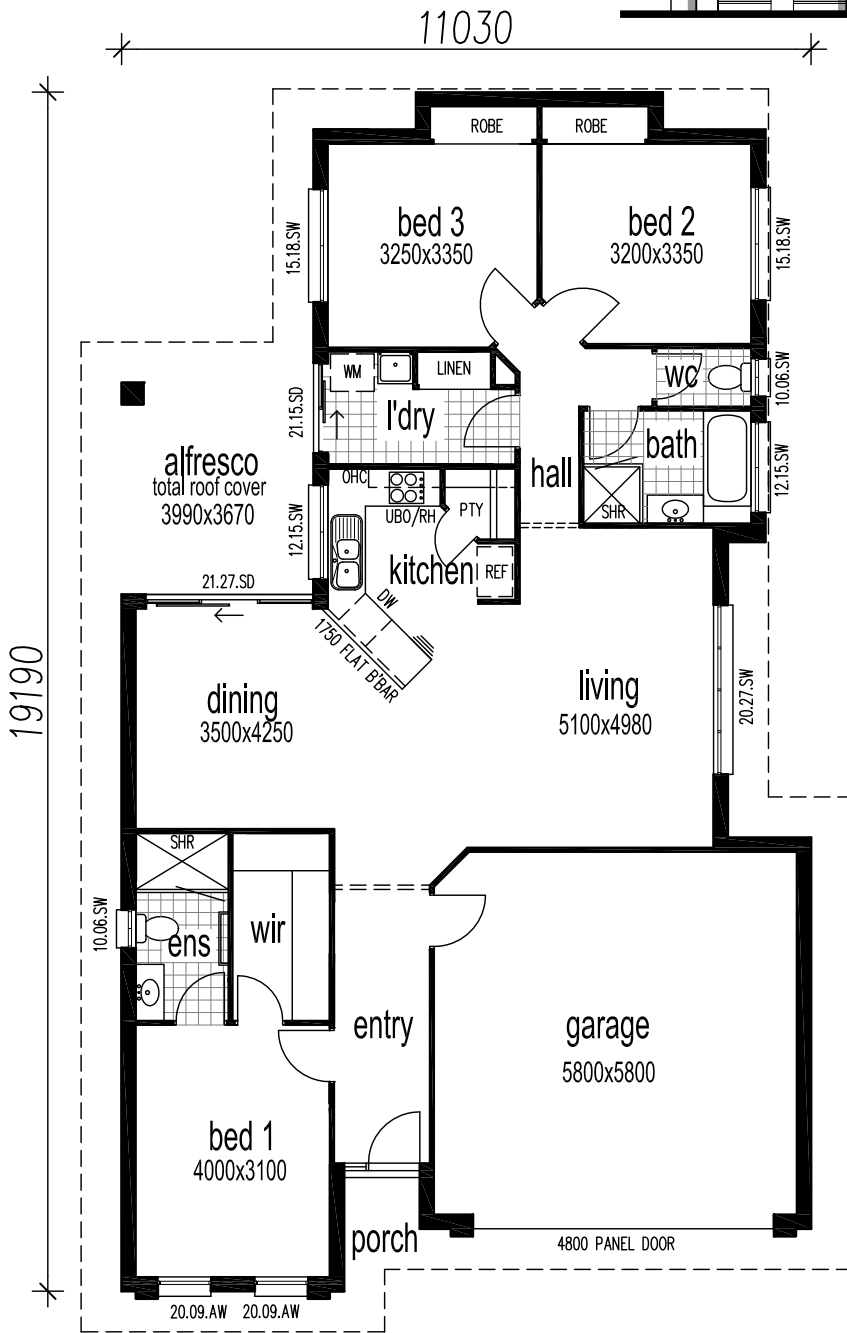

# Floor Plan

# BORDER SERIES

## BORDER 19

Floor Area 176.4 m<sup>2</sup> or 19.0 sq.  
(includes porch and alfresco)

THESE PLANS ARE THE COPYRIGHT OF HOUSE AND LAND DESIGN P/L

[info@hald.com.au](mailto:info@hald.com.au)

[www.hald.com.au](http://www.hald.com.au)